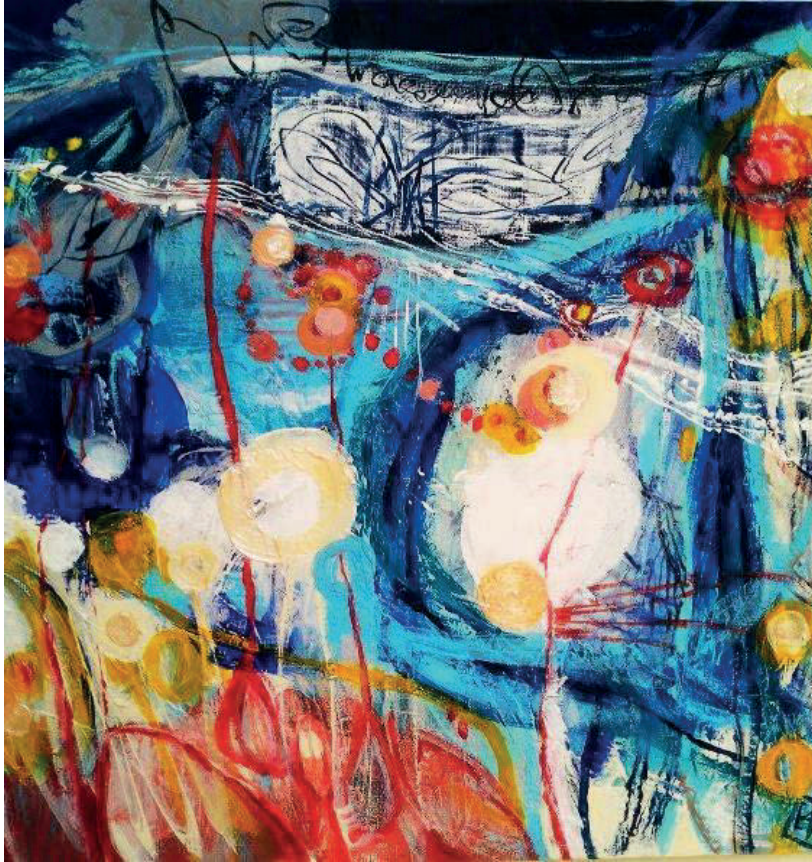

Jardins Suspendus 1

Acrylique, craie grasse, crayon
Carton entoilé format 30x30

Le langage des planètes